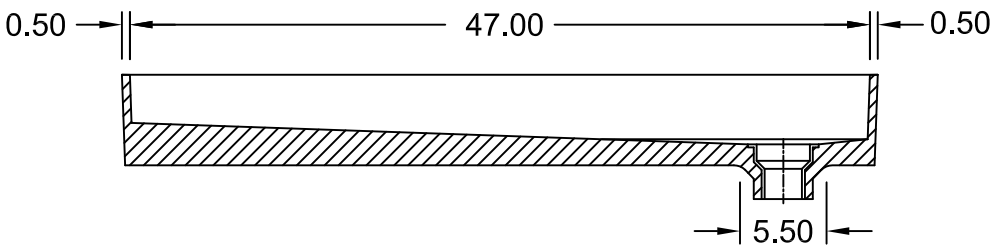

TILE REDI® REDI BASE® SINGLE CURB
 SHOWER PAN MODEL P3048R-PVC-13X6-4.5-4.5

(Not to scale)

SECTION A-A