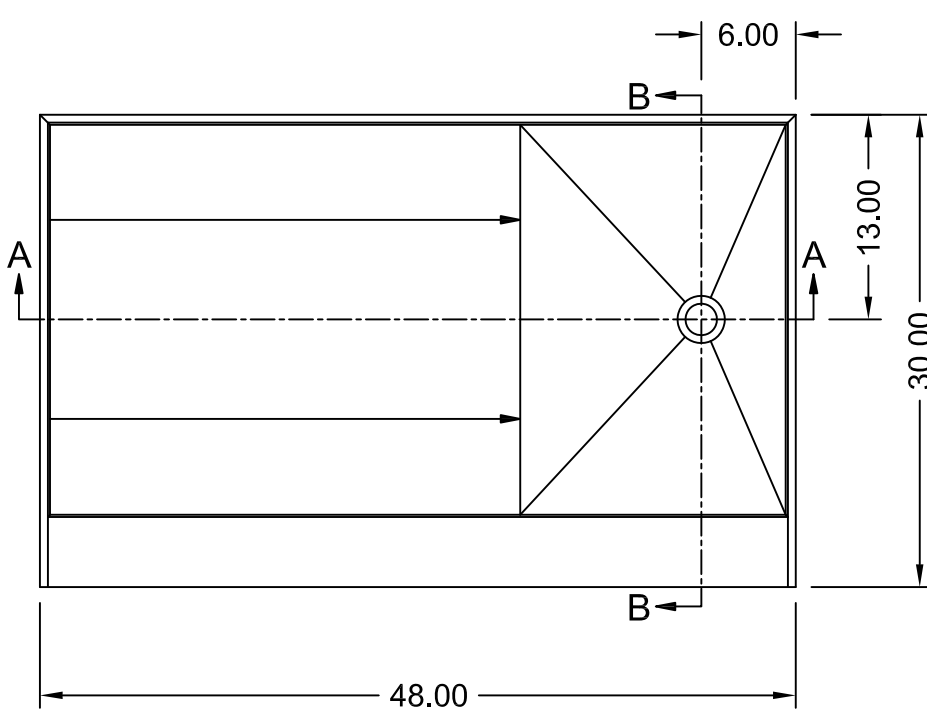

TILE REDI® REDI BASE® SINGLE CURB
 SHOWER PAN MODEL P3048R-PVC-13X6-4.5-4.5

(Not to scale)

SECTION A-A