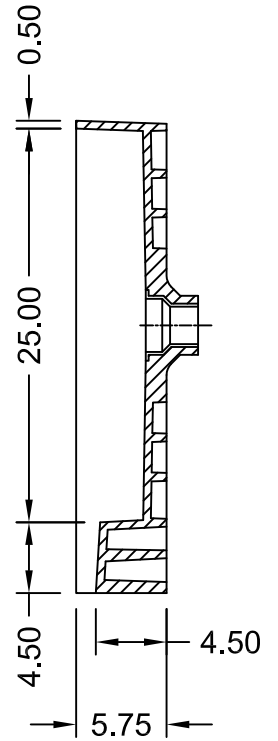

TILE REDI® REDI BASE® SINGLE CURB
 SHOWER PAN MODEL P3048R-PVC-13X6-4.5-4.5

(Not to scale)

SECTION A-A